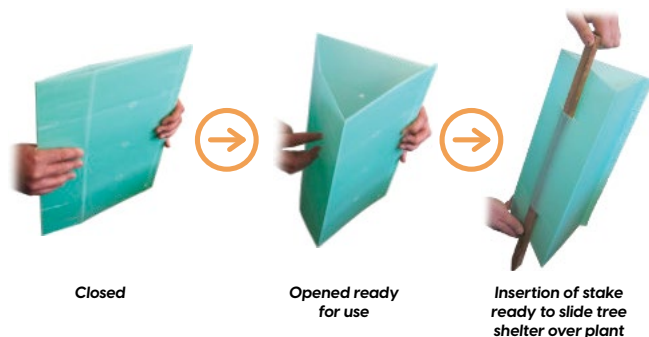

Quick-fold System

Code	Size	Pack Qty
2105	300 H x 200 W x 200mm D	50 Combos
2106	450 H x 200 W x 200mm D	50 Combos
2107	600 H x 200 W x 200mm D	50 Combos
2108	750 H x 200 W x 200mm D	50 Combos